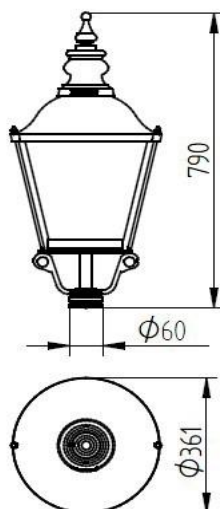

RETRO R4 LED

Nazwa oprawy	Moduł LED	Moc	Strumień świetlny	Temperatura barwowa	Współczynnik Ra	Czas pracy
Park001 LED DLM 2000 830	Fortimo LED DLM Gen 5	25 W	2000 lm	3000 K	80	50 000 h
Park001 LED DLM 2000 840	Fortimo LED DLM Gen 5	22 W	2000 lm	4000 K	80	50 000 h
Park001 LED DLM 3000 830	Fortimo LED DLM Gen 5	37 W	3000 lm	3000 K	80	50 000 h
Park001 LED DLM 3000 840	Fortimo LED DLM Gen 5	34 W	3000 lm	4000 K	80	50 000 h
Park001 LED LLM 1800 730	Fortimo LED LLM Gen 3	23 W	1800 lm	3000 K	70	50 000 h
Park001 LED LLM 1800 740	Fortimo LED LLM Gen 3	21 W	1800 lm	4000 K	70	50 000 h
Park001 LED LLM 3000 730	Fortimo LED LLM Gen 3	37 W	3000 lm	3000 K	70	50 000 h
Park001 LED LLM 3000 740	Fortimo LED LLM Gen 3	34 W	3000 lm	4000 K	70	50 000 h
Park001 LED LLM 4500 730	Fortimo LED LLM Gen 3	52 W	4500 lm	3000 K	70	50 000 h
Park001 LED LLM 4500 740	Fortimo LED LLM Gen 3	48 W	4500 lm	4000 K	70	50 000 h
Park001 LED FF 2000 740	FastFlex LED board 2x8	19 W	2124 lm	4000 K	70	50 000 h
Park001 LED FF 2000 840	FastFlex LED board 2x8	19 W	2006 lm	4000 K	80	50 000 h
Park001 LED FF 3000 740	FastFlex LED board 2x8	27 W	3036 lm	4000 K	70	50 000 h
Park001 LED FF 3000 840	FastFlex LED board 2x8	27 W	2870 lm	4000 K	80	50 000 h
Park001 LED FF 5000 740	FastFlex LED board 2x8	49 W	5039 lm	4000 K	70	50 000 h
Park001 LED FF 5000 840	FastFlex LED board 2x8	49 W	4763 lm	4000 K	80	50 000 h